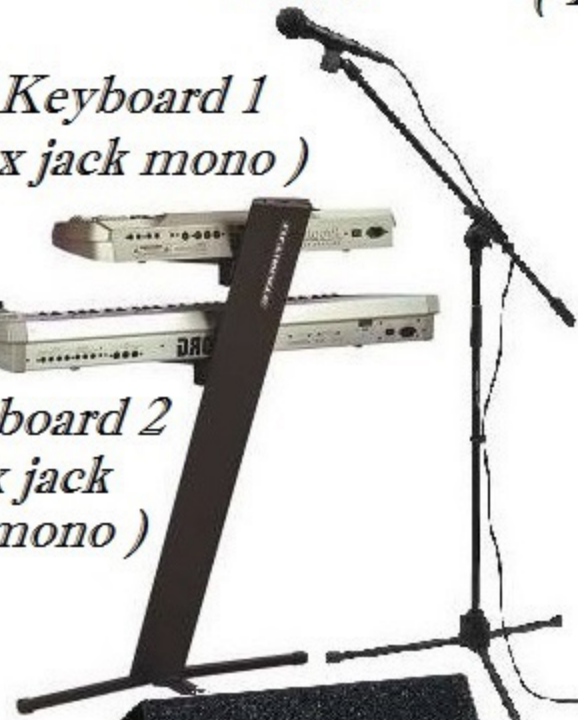

STAGE PLAN

PANAMA

DRUMS

(1. Bass drum, 2. Snare, 3. Hit-Hat, 4. Tom 1,
5. Tom 2, 6. Tom 3, 7. 2 x Over Head)

Lead Vocal 3
(SHURE
SM 58 /
XLR)

Bass Guitar
(1 x jack)

monitor 4

monitor 5

El. Guitar 1
(1 x XLR)

El. Guitar 2
(SHURE
SM 57 /
XLR)

Keyboard 1
(2 x jack mono)

Keyboard 2
(2 x jack
mono)

monitor 3

Lead Vocal 1
Vlastny stojan
& MIC
(1 x XLR)

monitor 1

Lead Vocal 2
(SHURE
SM 58 /
XLR)

monitor 2